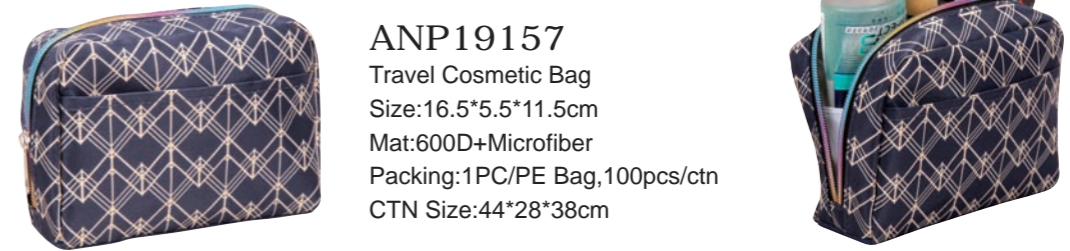

ANP19157

Travel Cosmetic Bag
Size:16.5*5.5*11.5cm
Mat:600D+Microfiber
Packing:1PC/PE Bag,100pcs/ctn
CTN Size:44*28*38cm