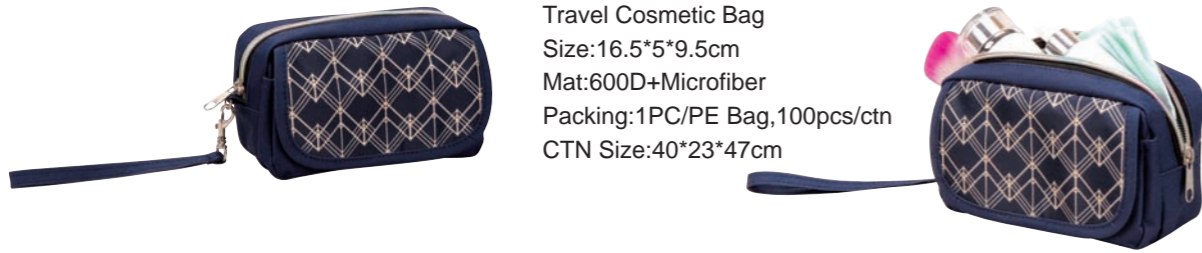

ANP19182

Travel Cosmetic Bag
Size:16.5*5*9.5cm
Mat:600D+Microfiber
Packing:1PC/PE Bag,100pcs/ctn
CTN Size:40*23*47cm