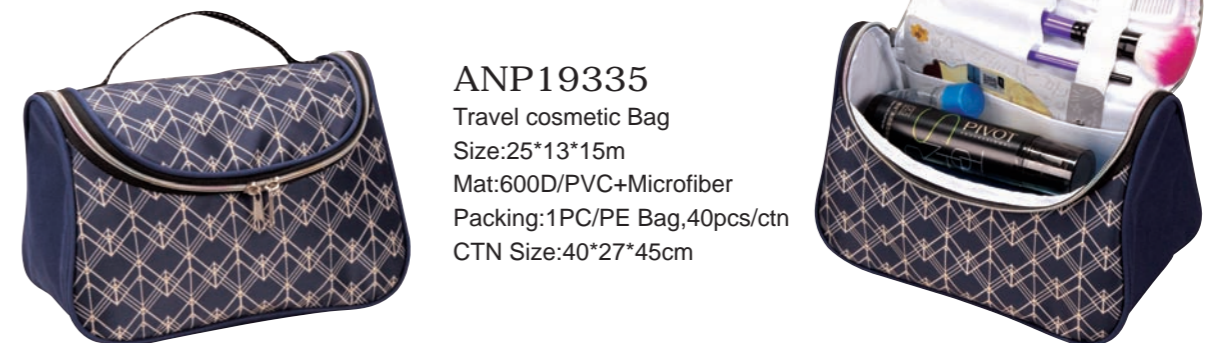

ANP19335

Travel cosmetic Bag
Size:25*13*15cm
Mat:600D/PVC+Microfiber
Packing:1PC/PE Bag,40pcs/ctn
CTN Size:40*27*45cm