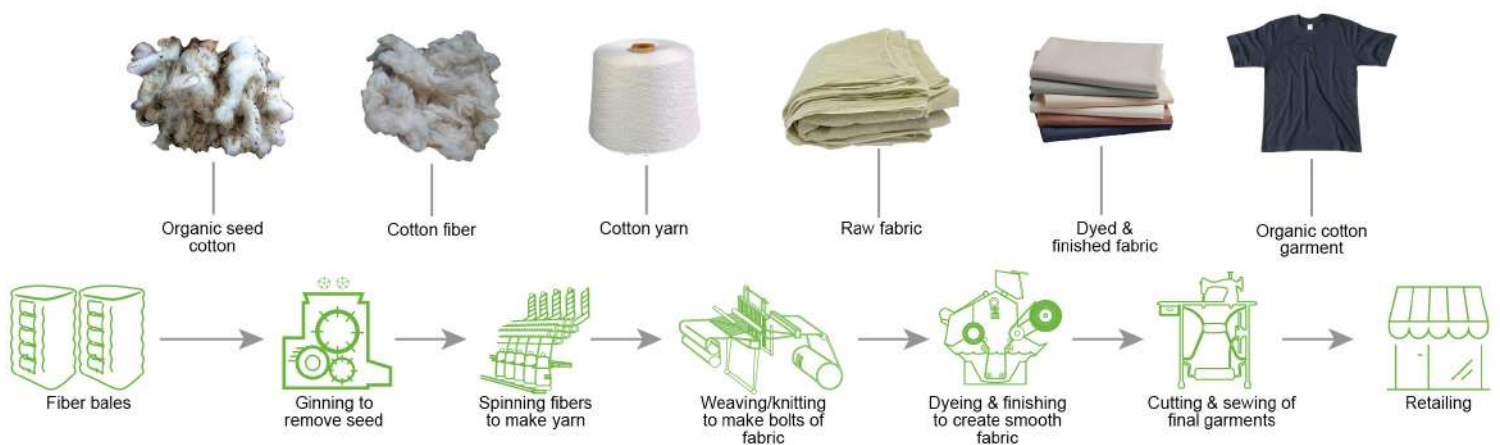

HOW IS ORGANIC COTTON GROWN?

The journey of organic cotton starts with securing untreated, natural (non-GMO) seeds. These seeds are often hard to come by and this can be a real issue for farmers. Once seed is secured, the land needs to be prepared and the seed sown. It takes approximately 60 to 70 days from planting until the first flower appears, and bolls appear 50 to 70 days after bloom. The growth cycle of the cotton plant lasts for approximately 5-6 months. During this time, soil fertility, water, pests and weeds need to be managed. 45 days after bolls appear, the cotton boll will begin to naturally split open along the bolls' segments. Once the cotton boll is fully dried and fluffed, it is ready for harvesting.

WHAT IS ORGANIC COTTON?

Organic cotton is cotton that is produced, and certified, according to organic agricultural standards. Its production sustains the health of soils, ecosystems and people by using natural processes rather than artificial inputs. Importantly, organic cotton farming does not allow the use of toxic chemicals or GMOs (genetically modified organisms). Instead, it combines tradition, innovation, and science to benefit the shared environment and promote a good quality of life for all involved.

ORGANIC COTTON SUPPLY CHAIN

The general process of transforming seed cotton from the farm into the final garment includes ginning, spinning, weaving/knitting, dyeing, finishing, cutting and sewing. Organic certification ensures that the cotton passing through each stage of the manufacturing process is tracked.