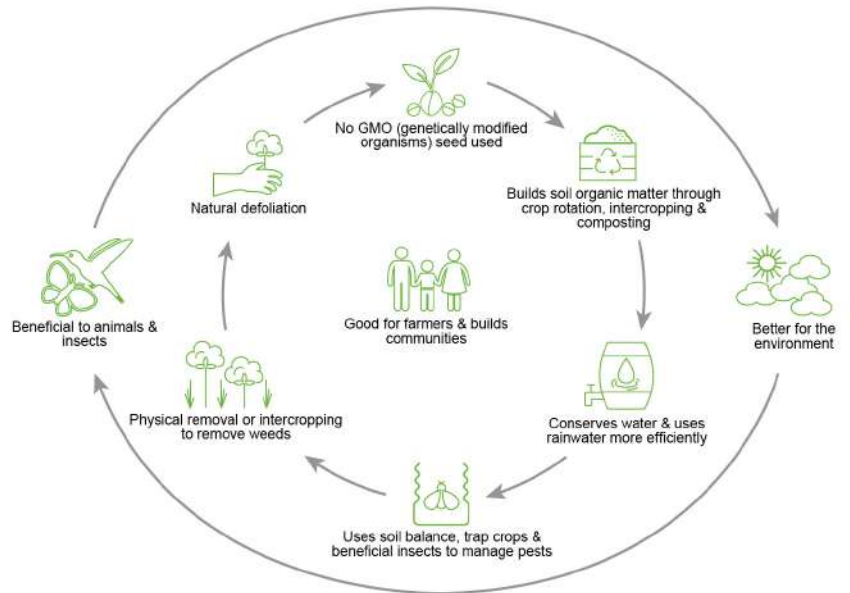

Go Green-Organic Cotton Bags

Web: www.aardar.com
Mail: info@aardar.com

ORGANIC COTTON STANDARDS

Organic cotton certification is carried out at two levels:

1. Produced according to the IFOAM Principles of Organic Agriculture and certified to the IFOAM Family of standards at the farm level, and
2. Certified to either the Organic Content Standard (OCS) or the Global Organic Textile Standard (GOTS) from fiber to product. OCS provides third party assurance that the organic content in your clothes can be traced back to source, while GOTS traces the organic content in your clothes and ensures that it is processed socially and sustainably.

HOW IS ORGANIC COTTON GROWN?

The journey of organic cotton starts with securing untreated, natural (non-GMO) seeds. These seeds are often hard to come by and this can be a real issue for farmers. Once seed is secured, the land needs to be prepared and the seed sown. It takes approximately 60 to 70 days from planting until the first flower appears, and bolls appear 50 to 70 days after bloom. The growth cycle of the cotton plant lasts for approximately 5-6 months. During this time, soil fertility, water, pests and weeds need to be managed. 45 days after bolls appear, the cotton boll will begin to naturally split open along the bolls' segments. Once the cotton boll is fully dried and fluffed, it is ready for harvesting.

WHAT IS ORGANIC COTTON?

Organic cotton is cotton that is produced, and certified, according to organic agricultural standards. Its production sustains the health of soils, ecosystems and people by using natural processes rather than artificial inputs. Importantly, organic cotton farming does not allow the use of toxic chemicals or GMOs (genetically modified organisms). Instead, it combines tradition, innovation, and science to benefit the shared environment and promote a good quality of life for all involved.