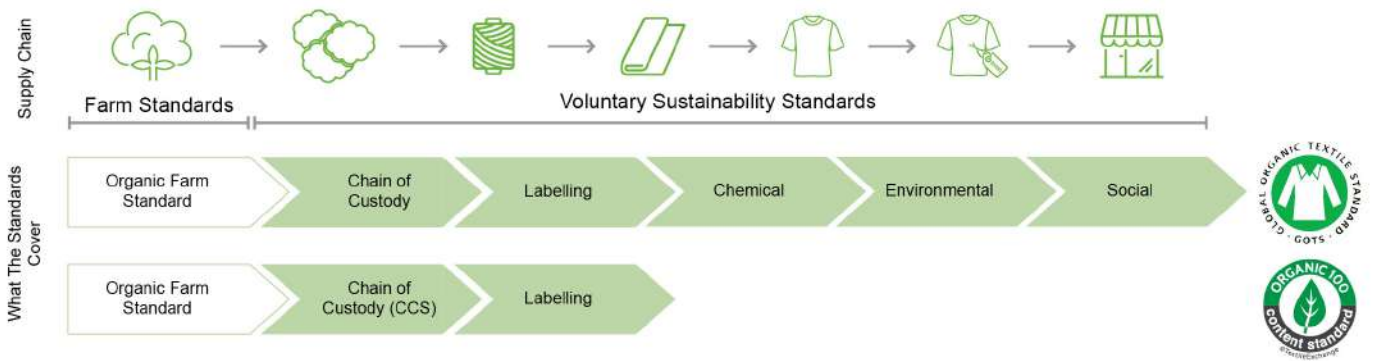

Go Green-Organic Cotton Bags

Web: www.aardar.com
Mail: info@aardar.com

ORGANIC COTTON STANDARDS

Organic cotton certification is carried out at two levels:

1. Produced according to the IFOAM Principles of Organic Agriculture and certified to the IFOAM Family of standards at the farm level, and
2. Certified to either the Organic Content Standard (OCS) or the Global Organic Textile Standard (GOTS) from fiber to product. OCS provides third party assurance that the organic content in your clothes can be traced back to source, while GOTS traces the organic content in your clothes and ensures that it is processed socially and sustainably.

HOW IS ORGANIC COTTON GROWN?

The journey of organic cotton starts with securing untreated, natural (non-GMO) seeds. These seeds are often hard to come by and this can be a real issue for farmers. Once seed is secured, the land needs to be prepared and the seed sown. It takes approximately 60 to 70 days from planting until the first flower appears, and bolls appear 50 to 70 days after bloom. The growth cycle of the cotton plant lasts for approximately 5-6 months. During this time, soil fertility, water, pests and weeds need to be managed. 45 days after bolls appear, the cotton boll will begin to naturally split open along the bolls' segments. Once the cotton boll is fully dried and fluffed, it is ready for harvesting.

WHAT IS ORGANIC COTTON?

Organic cotton is cotton that is produced, and certified, according to organic agricultural standards. Its production sustains the health of soils, ecosystems and people by using natural processes rather than artificial inputs. Importantly, organic cotton farming does not allow the use of toxic chemicals or GMOs (genetically modified organisms). Instead, it combines tradition, innovation, and science to benefit the shared environment and promote a good quality of life for all involved.