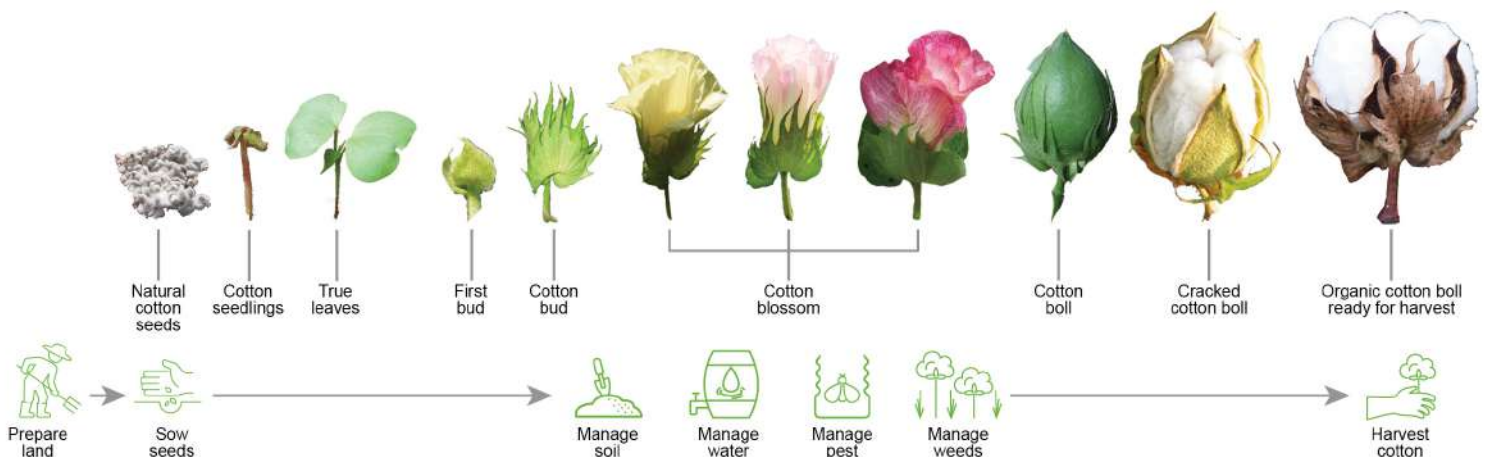

Go Green-Organic Cotton Bags

Web: www.aardar.com
Mail: info@aardar.com

ORGANIC COTTON STANDARDS

Organic cotton certification is carried out at two levels:

1. Produced according to the IFOAM Principles of Organic Agriculture and certified to the IFOAM Family of standards at the farm level, and
2. Certified to either the Organic Content Standard (OCS) or the Global Organic Textile Standard (GOTS) from fiber to product. OCS provides third party assurance that the organic content in your clothes can be traced back to source, while GOTS traces the organic content in your clothes and ensures that it is processed socially and sustainably.

HOW IS ORGANIC COTTON GROWN?

The journey of organic cotton starts with securing untreated, natural (non-GMO) seeds. These seeds are often hard to come by and this can be a real issue for farmers. Once seed is secured, the land needs to be prepared and the seed sown. It takes approximately 60 to 70 days from planting until the first flower appears, and bolls appear 50 to 70 days after bloom. The growth cycle of the cotton plant lasts for approximately 5-6 months. During this time, soil fertility, water, pests and weeds need to be managed. 45 days after bolls appear, the cotton boll will begin to naturally split open along the bolls' segments. Once the cotton boll is fully dried and fluffed, it is ready for harvesting.

WHAT IS ORGANIC COTTON?

Organic cotton is cotton that is produced, and certified, according to organic agricultural standards. Its production sustains the health of soils, ecosystems and people by using natural processes rather than artificial inputs. Importantly, organic cotton farming does not allow the use of toxic chemicals or GMOs (genetically modified organisms). Instead, it combines tradition, innovation, and science to benefit the shared environment and promote a good quality of life for all involved.